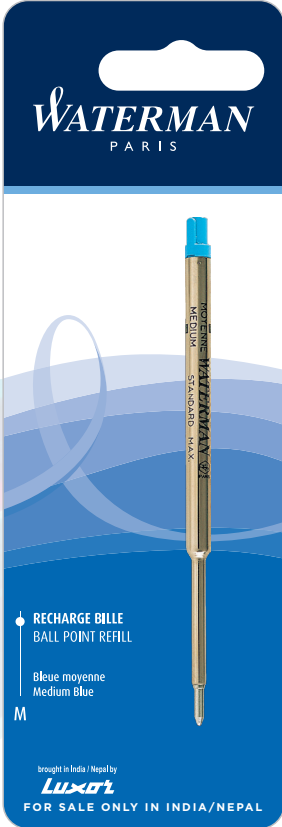

Standard Converter

Ink Cartridge

INK BOTTLE ₹ 500

INK CARTRIDGE ₹ 300 (Pack of 8 Pcs.)

HANDWRITING STYLES*

Handwriting that resembles its writer, that conveys the nuances, that reveal the personality... Like no other, each nib offers light or heavy handwriting, a passionate or forceful representation of one's style or character. The Fine (F) & Medium (M) nibs ensure a constant line & designed to allow for thick and thin strokes.

Medium (M):
Slightly more ink-flow for a sliding and medium sized style of handwriting.

BALLPOINT REFILLS

Your WATERMAN ballpoint pen is always there when you need it. For a flawless line, it never dries out and works beautifully on most surfaces. When creativity demands spontaneity.