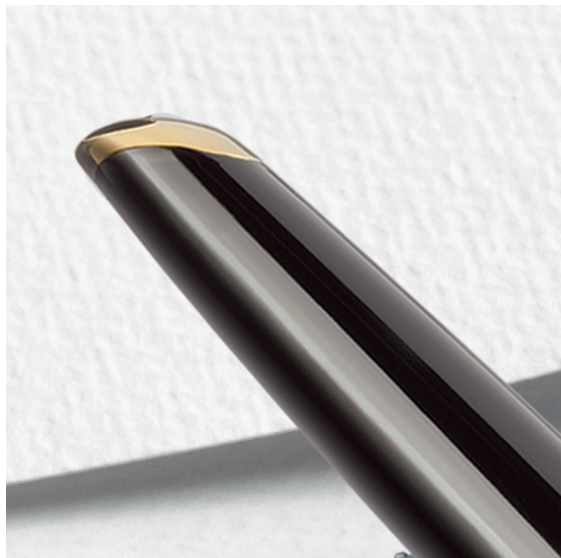

WRITING MODES

Fountain pen, rollerball, ballpoint

The Rollerball version is also compatible with ballpoint and fibre-tip refills.

NIB

18K solid gold (rhodium-plated for ST versions)

Maker's mark on nib

Standard nib grades available in fine and medium

Other nib grades (EF, B, Stub, OF, OB) are only available by order

BARREL

Deep lacquer

CAP

Deep lacquer

TRIMS

Golden finish (GT versions) / Palladium finish (ST versions)

PRODUCT STRENGTHS

- Assertive design with marine inspired lines: sleek, rounded, curved lines
- Inset nib in 18K solid gold nib
- Distinctive bevelled barrel button inlaid with a black lacquer bead
- Satin or glossy lacquers
- Articulated curved clip
- Twist mechanism for the ballpoint
- Made in France
- Assembled by hand